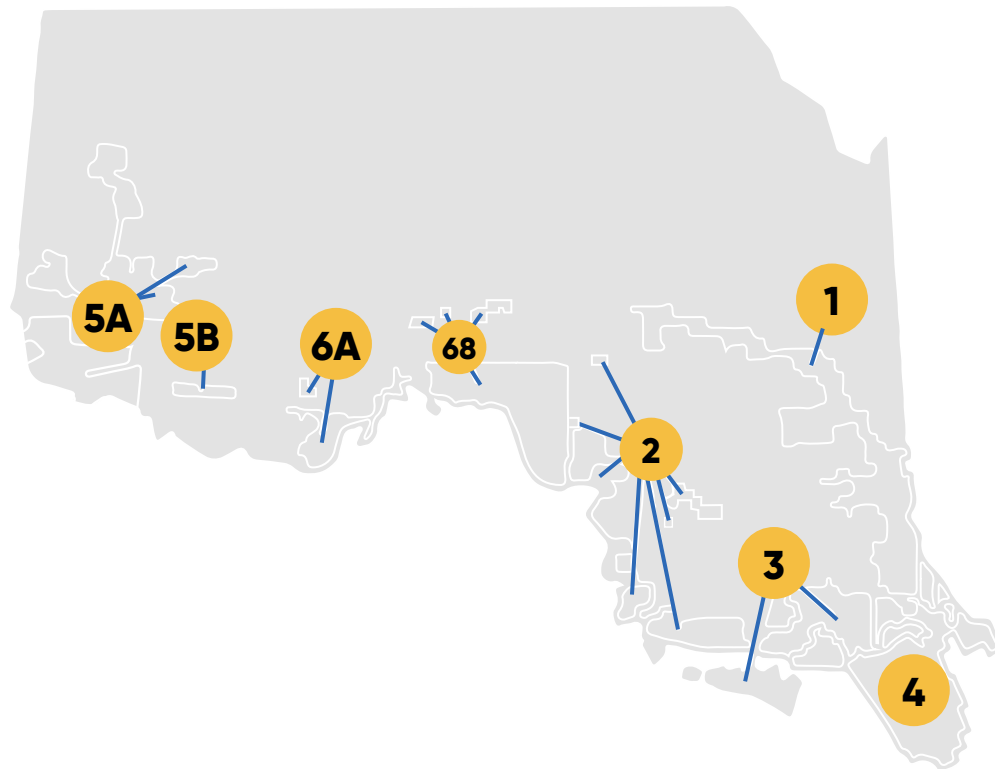

Northern Ontario English-Language Public District School Board Boundaries

- 1** District School Board Ontario North East
Former: Cochrane-Iroquois Falls, Black River-Matheson; Hearst; Kapuskasing-Smooth Rock Falls & District; Kirkland Lake; Timiskaming; and Timmins
- 2** Algoma District School Board
Former: Central Algoma; Chapleau; Hornepayne; Michipicoten; North Shore; and Sault Ste. Marie
- 3** Rainbow District School Board
Former: Espanola; Manitoulin; and Sudbury
- 4** Near North District School Board
Former: East Parry Sound; Nipissing; and West Parry Sound

- 5a** Keewatin-Patricia District School Board
Former: Dryden; Kenora; and Red Lake
- 5b** Rainy River District School Board
Former: Atikokan; and Fort Frances-Rainy River
- 6a** Lakehead District School Board
Former: Lakehead
- 6b** Superior-Greenstone District School Board
Former: Beardmore, Geraldton, Longlac & Area; Lake Superior; and Nipigon-Red Rock