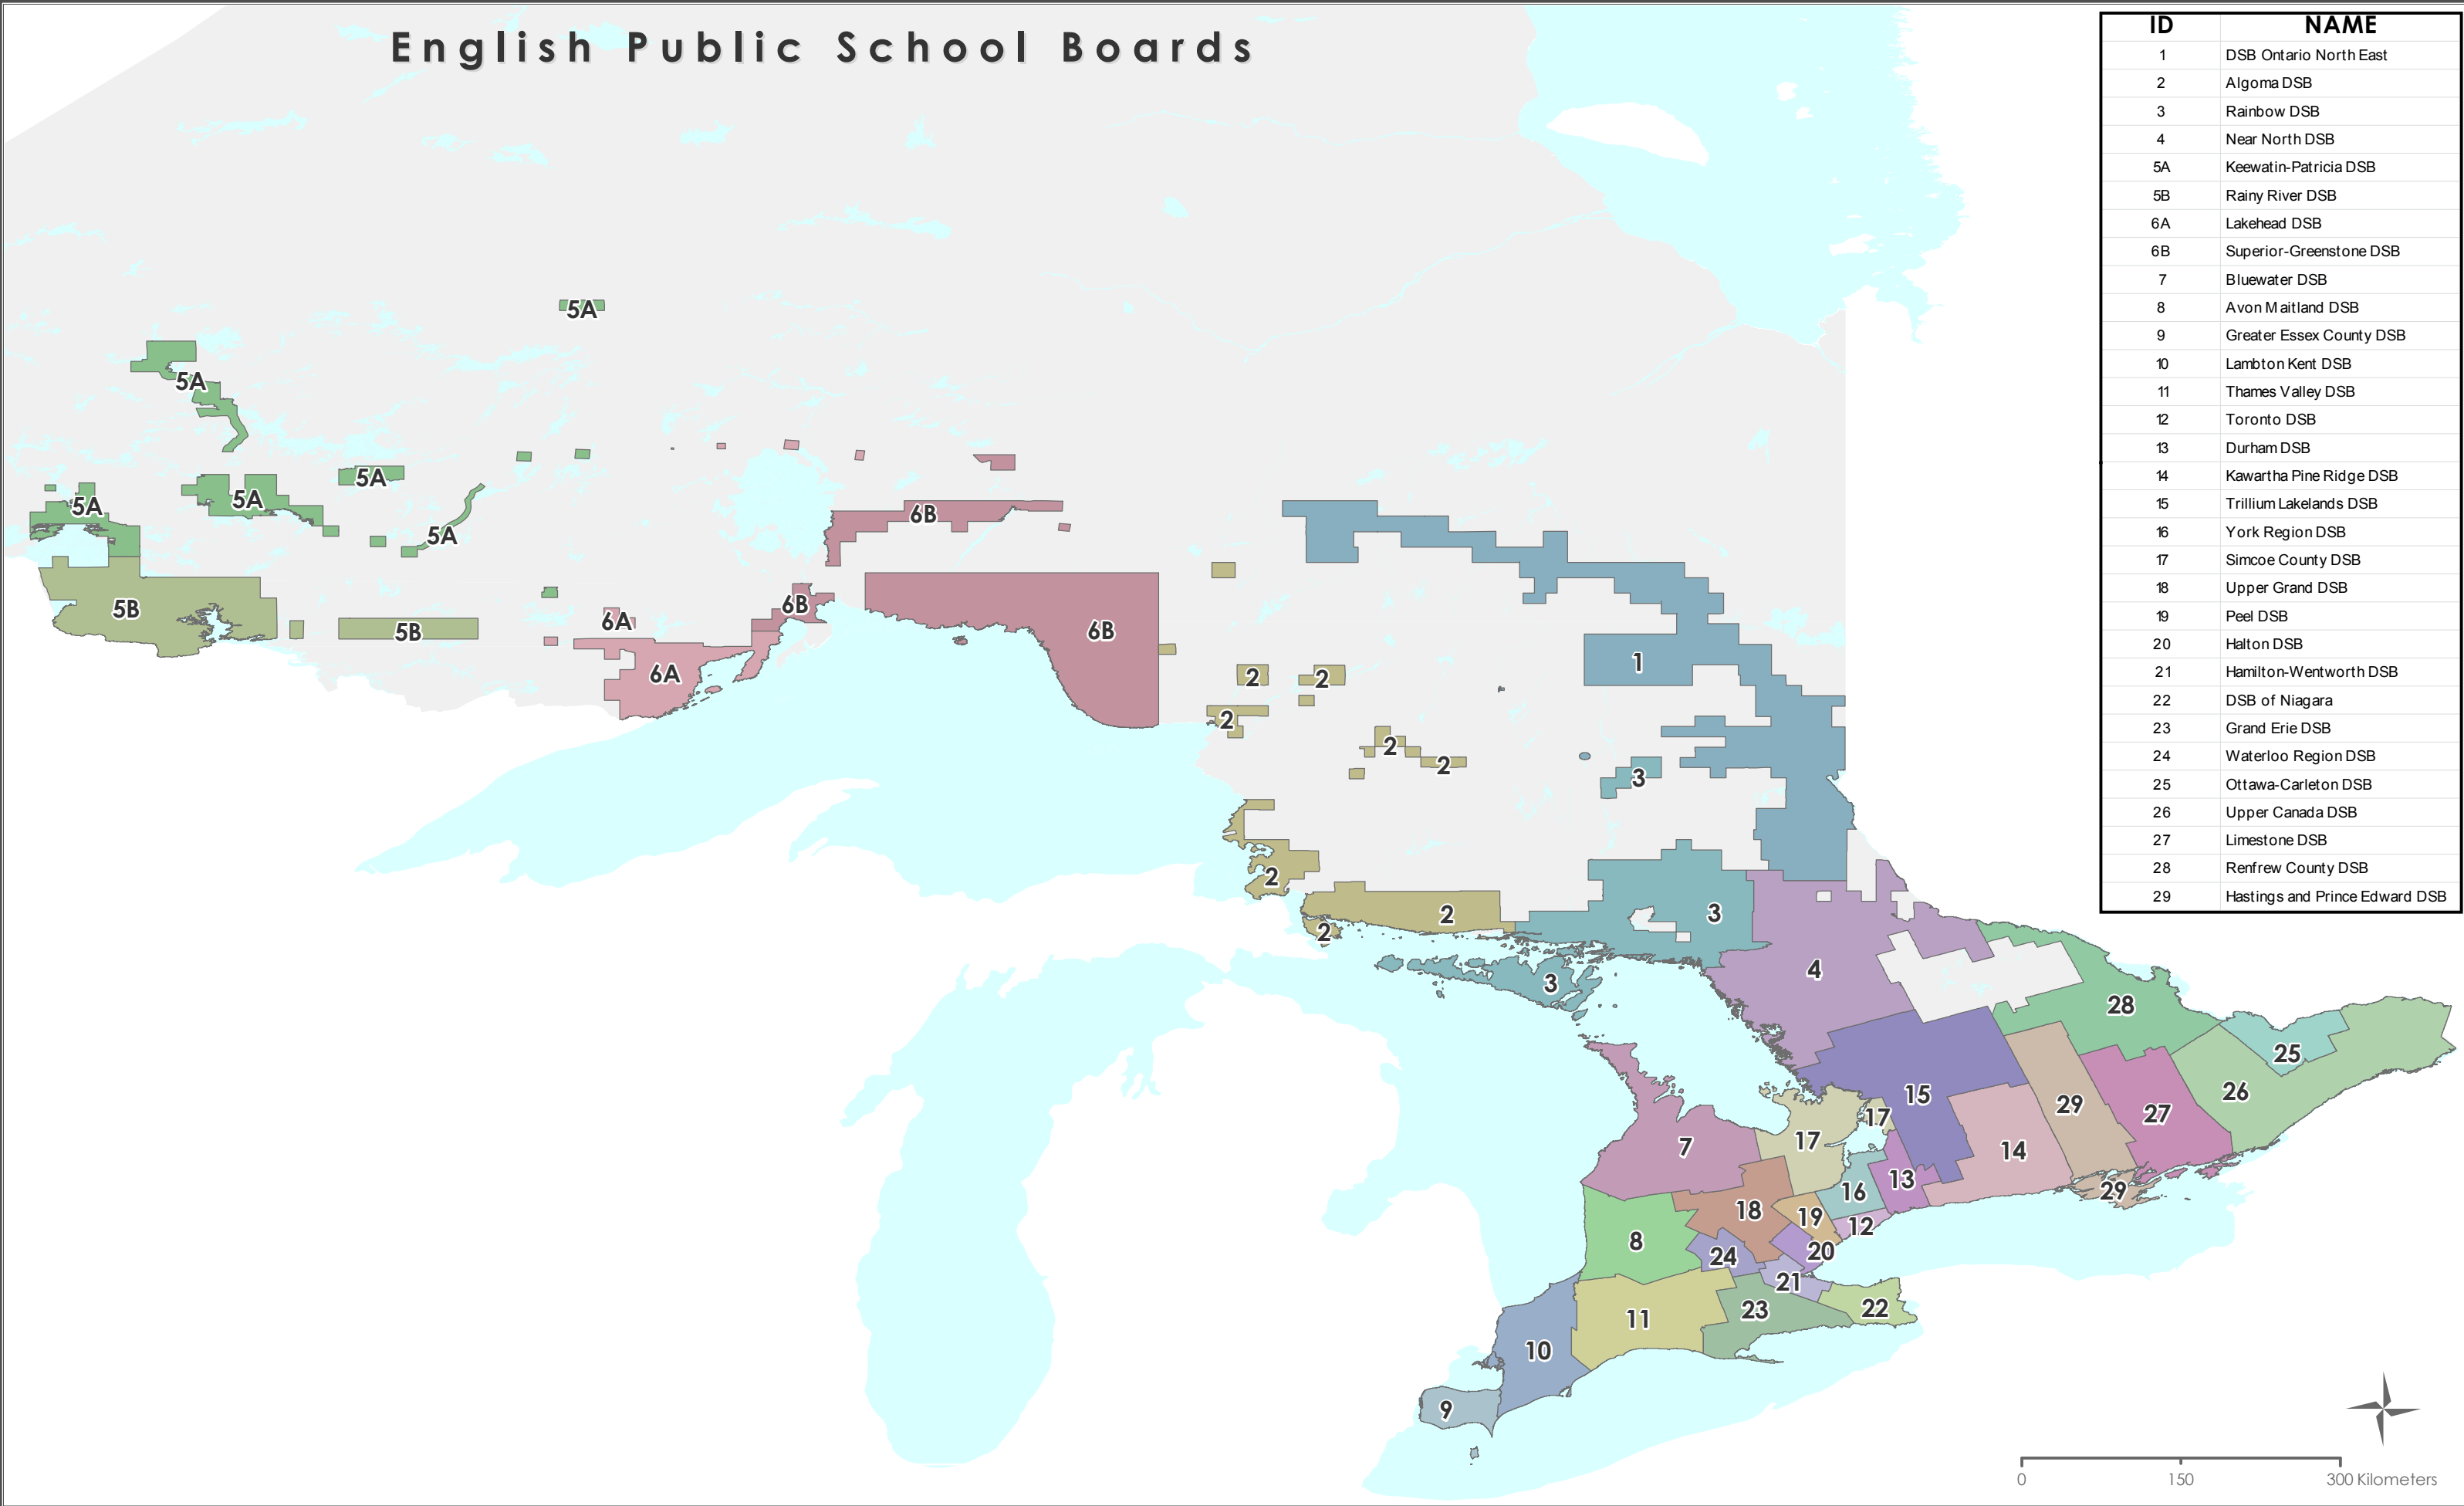

English Public School Boards

ID	NAME
1	DSB Ontario North East
2	Algoma DSB
3	Rainbow DSB
4	Near North DSB
5A	Keewatin-Patricia DSB
5B	Rainy River DSB
6A	Lakehead DSB
6B	Superior-Greenstone DSB
7	Bluewater DSB
8	Avon Maitland DSB
9	Greater Essex County DSB
10	Lambton Kent DSB
11	Thames Valley DSB
12	Toronto DSB
13	Durham DSB
14	Kawartha Pine Ridge DSB
15	Trillium Lakelands DSB
16	York Region DSB
17	Simcoe County DSB
18	Upper Grand DSB
19	Peel DSB
20	Halton DSB
21	Hamilton-Wentworth DSB
22	DSB of Niagara
23	Grand Erie DSB
24	Waterloo Region DSB
25	Ottawa-Carleton DSB
26	Upper Canada DSB
27	Limestone DSB
28	Renfrew County DSB
29	Hastings and Prince Edward DSB

Produced by: GIS Unit - Enterprise Business Intelligence,
Data Collection and Decision Support Solutions Branch,
Community Services I&IT Cluster.

Information provided by the Ministry of Education,
under license with the Ministry of Natural Resources
© 2016, Queen's Printer for Ontario.
Data Sensitivity: Unclassified